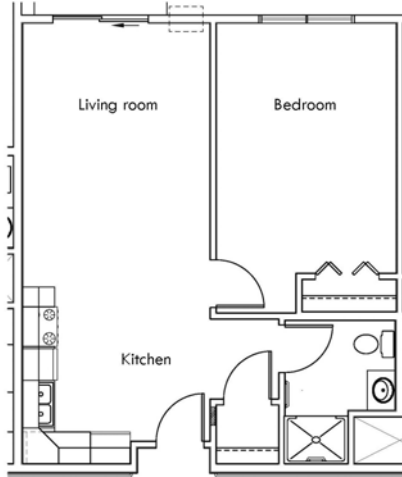

\*\*Floor plans are not to scale

Throughout your apartment you'll notice the design of the apartment that makes your life easier...lever handle door hardware, wider halls and doorways, wall-to-wall carpeting, single handle faucets, electrical outlets placed high for easy reach, high lighting level, raised television and telephone jacks. Now enter the bathroom and notice even more special touches...grab bars, walk-in showers higher height toilets. All of these and more to make your life at Goldfinch Estates more enjoyable! If you have any questions regarding any of the floor plans for Goldfinch Estates, please contact the Director of Resident Services.

510 square feet  
One bedroom apartment

646 square feet  
One bedroom apartment

780 square feet  
Two bedroom apartment

880 square feet  
Two bedroom apartment

980 square feet  
One bedroom w/den