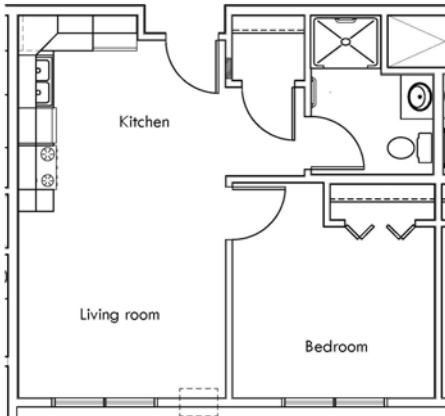

\*\*Floor plans are not to scale

Throughout your apartment you'll notice the design of the apartment that makes your life easier...lever handle door hardware, wider halls and doorways, wall-to-wall carpeting, single handle faucets, electrical outlets placed high for easy reach, high lighting level, raised television and telephone jacks. Now enter the bathroom and notice even more special touches...grab bars, walk-in showers higher height toilets. All of these and more to make your life at Goldfinch Estates more enjoyable! If you have any questions regarding any of the floor plans for Goldfinch Estates, please contact the Director of Resident Services.

510 square feet  
One bedroom apartment

646 square feet  
One bedroom apartment

780 square feet  
Two bedroom apartment

880 square feet  
Two bedroom apartment

980 square feet  
One bedroom w/den