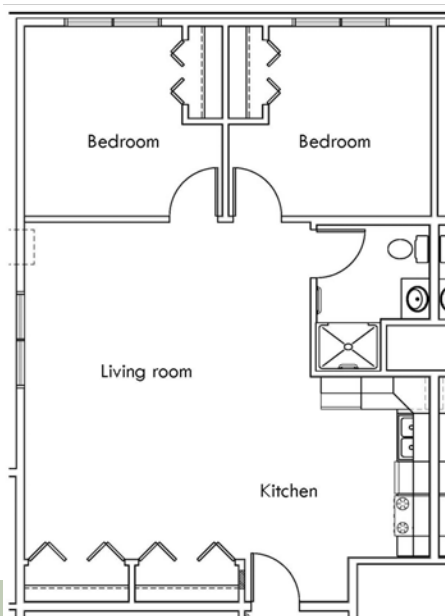

\*\*Floor plans are not to scale

Throughout your apartment you'll notice the design of the apartment that makes your life easier...lever handle door hardware, wider halls and doorways, wall-to-wall carpeting, single handle faucets, electrical outlets placed high for easy reach, high lighting level, raised television and telephone jacks. Now enter the bathroom and notice even more special touches...grab bars, walk-in showers higher height toilets. All of these and more to make your life at Goldfinch Estates more enjoyable! If you have any questions regarding any of the floor plans for Goldfinch Estates, please contact the Director of Resident Services.

510 square feet  
One bedroom apartment

646 square feet  
One bedroom apartment

780 square feet  
Two bedroom apartment

880 square feet  
Two bedroom apartment

980 square feet  
One bedroom w/den