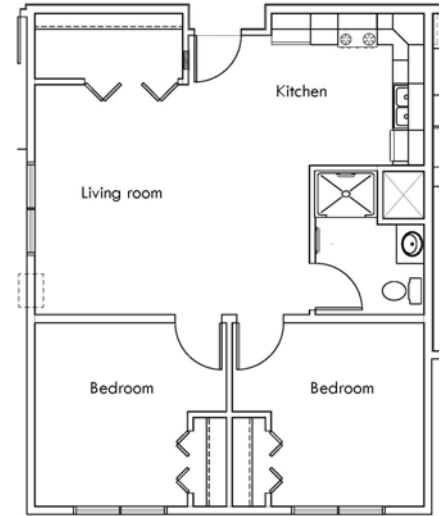

\*\*Floor plans are not to scale

Throughout your apartment you'll notice the design of the apartment that makes your life easier...lever handle door hardware, wider halls and doorways, wall-to-wall carpeting, single handle faucets, electrical outlets placed high for easy reach, high lighting level, raised television and telephone jacks. Now enter the bathroom and notice even more special touches...grab bars, walk-in showers higher height toilets. All of these and more to make your life at Goldfinch Estates more enjoyable! If you have any questions regarding any of the floor plans for Goldfinch Estates, please contact the Director of Resident Services.

510 square feet  
One bedroom apartment

646 square feet  
One bedroom apartment

780 square feet  
Two bedroom apartment

880 square feet  
Two bedroom apartment

980 square feet  
One bedroom w/den