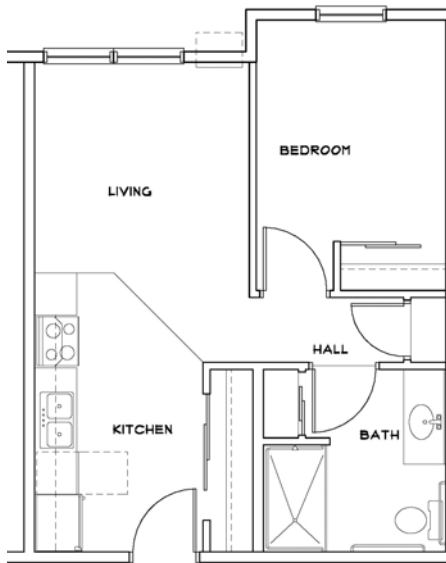

Assisted Living Community

Our assisted living community offers three different styles of one and two bedroom apartments. Private, spacious, and being home are some of the words that our residents use when describing their apartments, life and their lifestyle at The Legends at Heritage Place. Residents bring their own furniture and decorate the apartment to reflect their own personal tastes. We believe that anyone who becomes part of our community is home, and we strive to make each resident as comfortable in their new surroundings as possible.

Throughout your apartment you'll notice the design of the apartment that makes your life easier...lever handle door hardware, wider halls and doorways, wall-to-wall carpeting, single handle faucets, electrical outlets placed high for easy reach, high lighting level, raised television and telephone jacks. Now enter the bathroom and notice even more special touches...grab bars, walk-in showers higher height toilets. All of these and more to make your life at The Legends at Heritage Place more enjoyable!

**Floor plans are not to scale

Ash
1 Bedroom