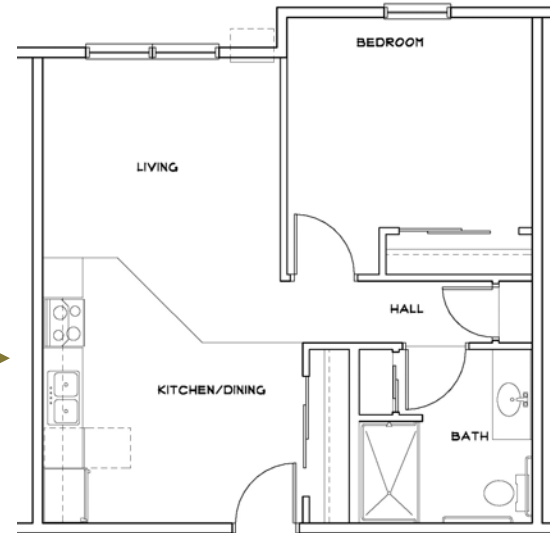

Throughout your apartment you'll notice the design of the apartment that makes your life easier...lever handle door hardware, wider halls and doorways, wall-to-wall carpeting, single handle faucets, electrical outlets placed high for easy reach, high lighting level, raised television and telephone jacks. Now enter the bathroom and notice even more special touches...grab bars, walk-in showers higher height toilets. All of these and more to make your life at The Legends at Heritage Place more enjoyable!

**Floor plans are not to scale

Ash
1 Bedroom

Birch
1 Bedroom

Cedar
2 Bedroom